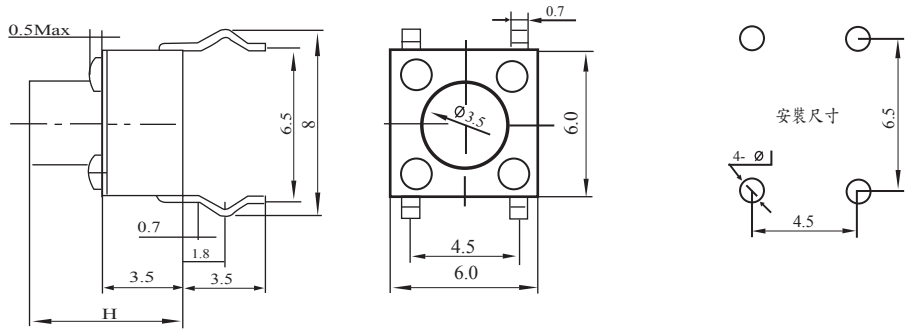

TRUE SOURCE TACT SWITCHES

RoHS SGS         

KAN0611

KAN0611A