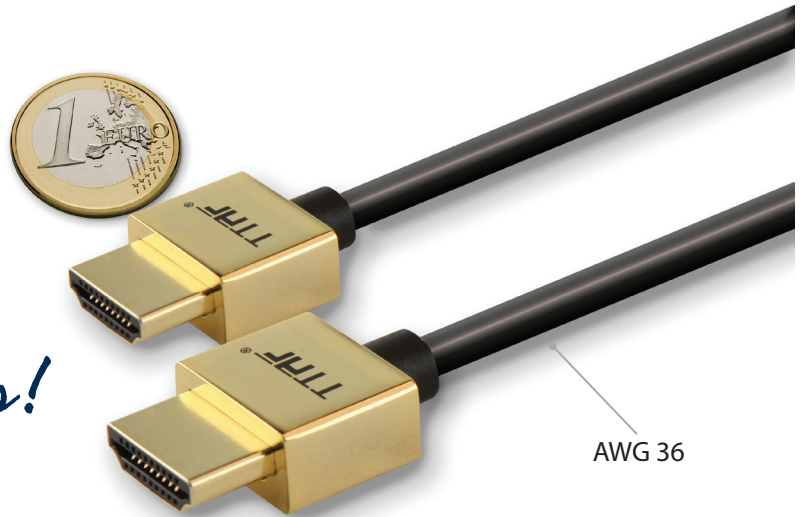

Size Matters!

AWG 36

HDMI™ Connector to HDMI™ Connector With Gold Plated

ULTRA SLIM SIZE / 24K GOLD

Code #

1,5 m 99232
2 m 99233
3 m 99234

- ♦ HDMI cable, HDMI type A plug-HDMI type A plug
- ♦ Cable: Triple shielded oxygen-free copper cable
- ♦ Conductor: 99.99% oxygen-free copper
- ♦ Outer jacket: PVC
- ♦ Connector: 24K gold-plated
- ♦ Insulator: Aluminum foil shielding and foam polyethylene dielectric insulator
- ♦ HDMI Ethernet Channel (HEC): This technology consolidates video, audio, and data streams into a single HDMI cable.
- ♦ Audio Return Channel: Allows an HDMI-connected TV with a built-in tuner to send audio data "upstream" to a surround audio system.
- ♦ Supports 3D Technology: Defines input/output protocols for major 3D video formats.
- ♦ 4K Resolution Support: 4K is an abbreviation for 4000 lines wide by 2000 lines high, or roughly four times the resolution of a 1080p display.