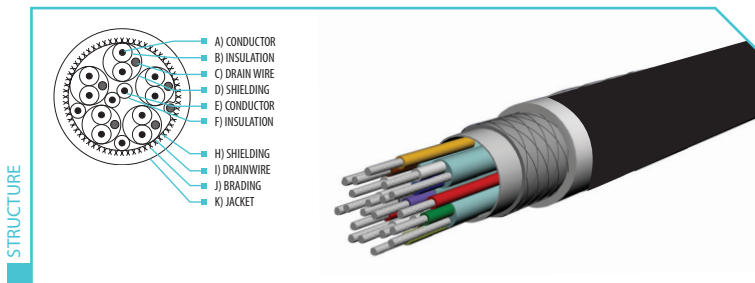

Size Matters!

AWG 36

HDMI™ Connector to HDMI™ Connector With Gold Plated

ULTRA SLIM SIZE / 24K GOLD

Code #

1,5 m 99232
2 m 99233
3 m 99234

- ♦ HDMI cable, HDMI type A plug-HDMI type A plug
- ♦ Cable: Triple shielded oxygen-free copper cable
- ♦ Conductor: 99.99% oxygen-free copper
- ♦ Outer jacket: PVC
- ♦ Connector: 24K gold-plated
- ♦ Insulator: Aluminum foil shielding and foam polyethylene dielectric insulator
- ♦ HDMI Ethernet Channel (HEC): This technology consolidates video, audio, and data streams into a single HDMI cable.
- ♦ Audio Return Channel: Allows an HDMI-connected TV with a built-in tuner to send audio data "upstream" to a surround audio system.
- ♦ Supports 3D Technology: Defines input/output protocols for major 3D video formats.
- ♦ 4K Resolution Support: 4K is an abbreviation for 4000 lines wide by 2000 lines high, or roughly four times the resolution of a 1080p display.